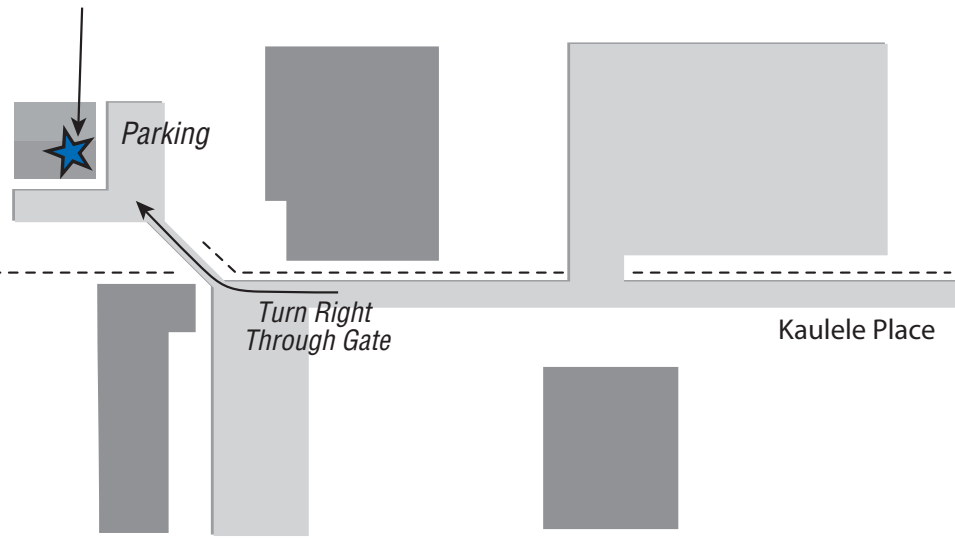

BLUE HAWAIIAN HELICOPTERS

DRIVING DIRECTIONS FROM WAIKIKI
 Take Kalakaua Ave. to Ala Moana Blvd. Ala Moana Blvd. turns into the Nimitz Highway (92)
 Follow the Nimitz (92) to Lagoon Dr.; turn left on Lagoon Dr. (under over pass).
 Follow Lagoon Dr. to Kaulele Place (the 3rd right). Turn right on Kaulele, drive straight to the end of the street and go through the gate.

BLUE HAWAIIAN HELICOPTERS

See inset area on Page 3 of this PDF

See Overview Map Page 1 of this PDF

This Map Area Page 2 of this PDF

DRIVING DIRECTIONS FROM WAIKIKI
Take Kalakaua Ave. to Ala Moana Blvd. Ala Moana Blvd. turns into the Nimitz Highway (92) Follow the Nimitz (92) to Lagoon Dr.; turn left on Lagoon Dr. (under over pass).
Follow Lagoon Dr. to Kaulele Place (the 3rd right). Turn right on Kaulele, drive straight to the end of the street and go through the gate.

See Overview Map
Page 1 of this PDF

To Honolulu
International
Airport

Lagoon Drive

Iolana Place

**BLUE HAWAIIAN
HELICOPTERS**

Keehi
Lagoon

Parking

Turn Right
Through Gate