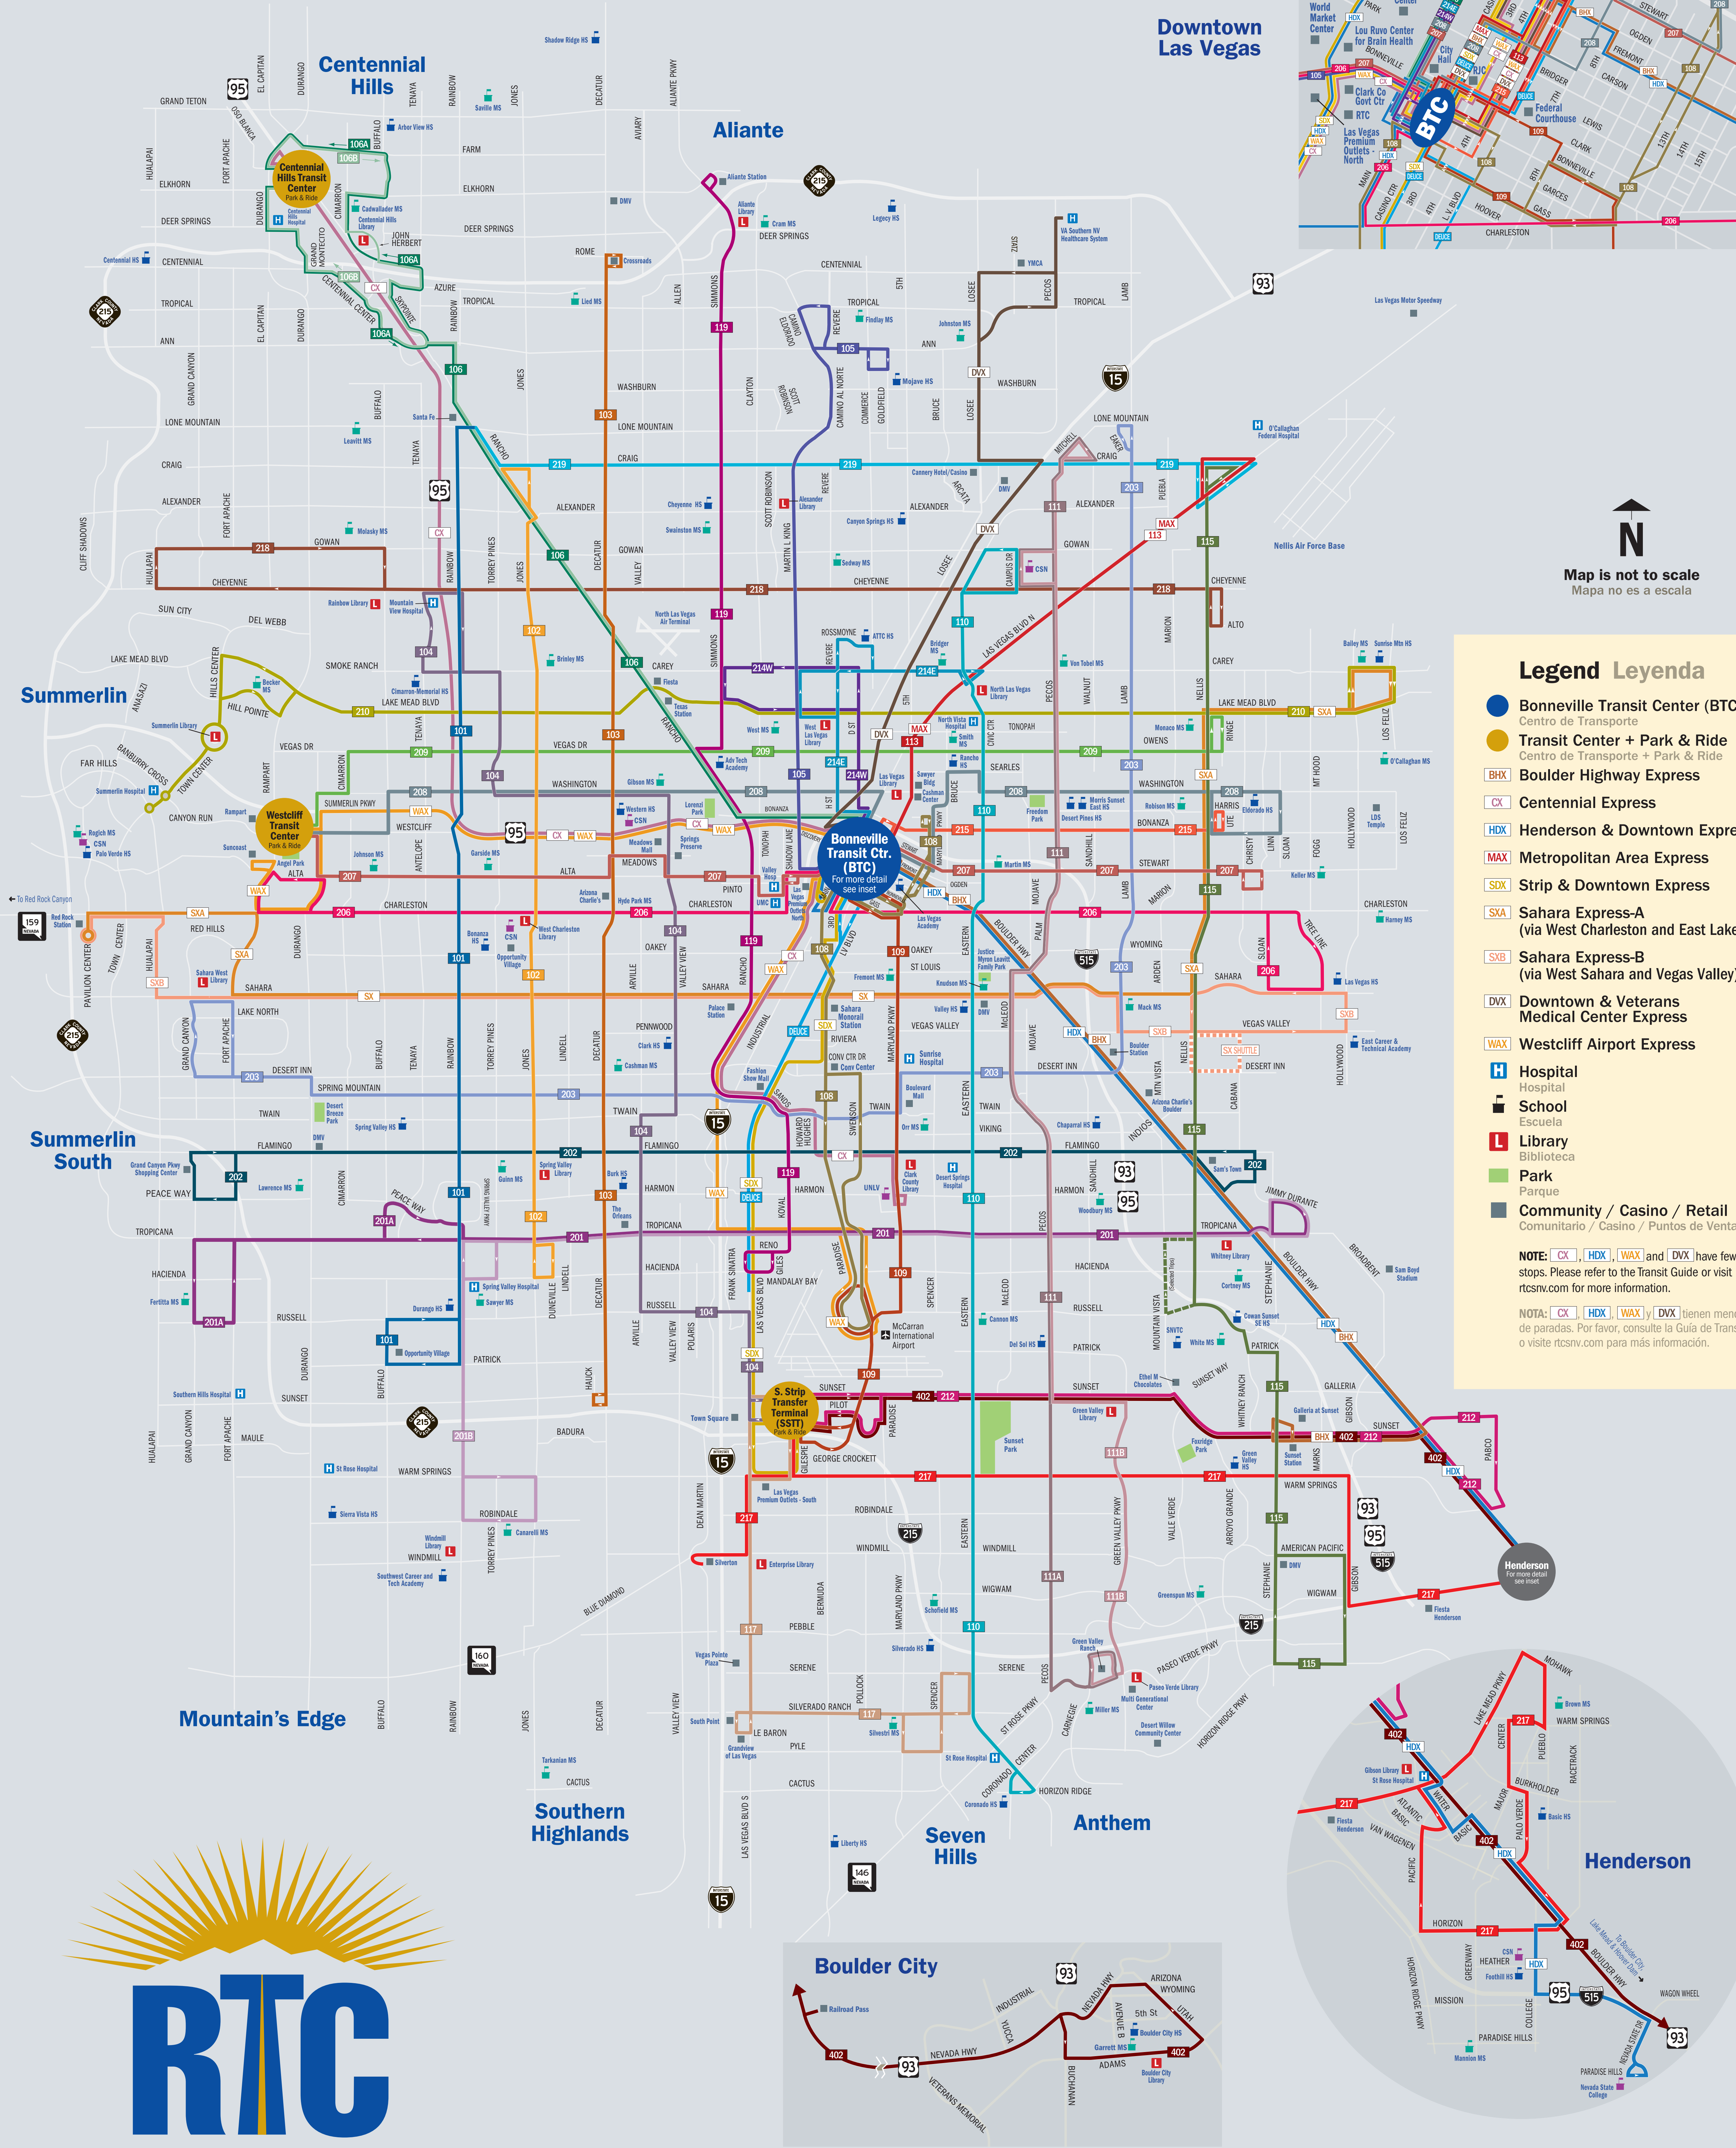

Effective: September 30, 2012

Transit map

Mapa de Transporte Público Vigente 30 de septiembre de 2012

N
Map is not to scale
Mapa no es a escala

Legend Leyenda

- Bonneville Transit Center (BTC) Centro de Transporte
- Transit Center + Park & Ride Centro de Transporte + Park & Ride
- BHX Boulder Highway Express
- Centennial Express
- HDX Henderson & Downtown Express
- MAX Metropolitan Area Express
- SDX Strip & Downtown Express
- SAHA Sahara Express-A (via West Charleston and East Lake Mead)
- SBX Sahara Express-B (via West Sahara and Vegas Valley)
- DVX Downtown & Veterans Medical Center Express
- WAX Westcliff Airport Express
- Hospital Hospital
- School Escuela
- Library Biblioteca
- Park Parque
- Community / Casino / Retail Comunitario / Casino / Puntos de Venta

NOTE: CX, HDX, WAX and DVX have fewer stops. Please refer to the Transit Guide or visit rtcsonv.com for more information.
NOTA: CX, HDX, WAX y DVX tienen menor número de paradas. Por favor, consulte la Guía de Transporte Público o visite rtcsonv.com para más información.