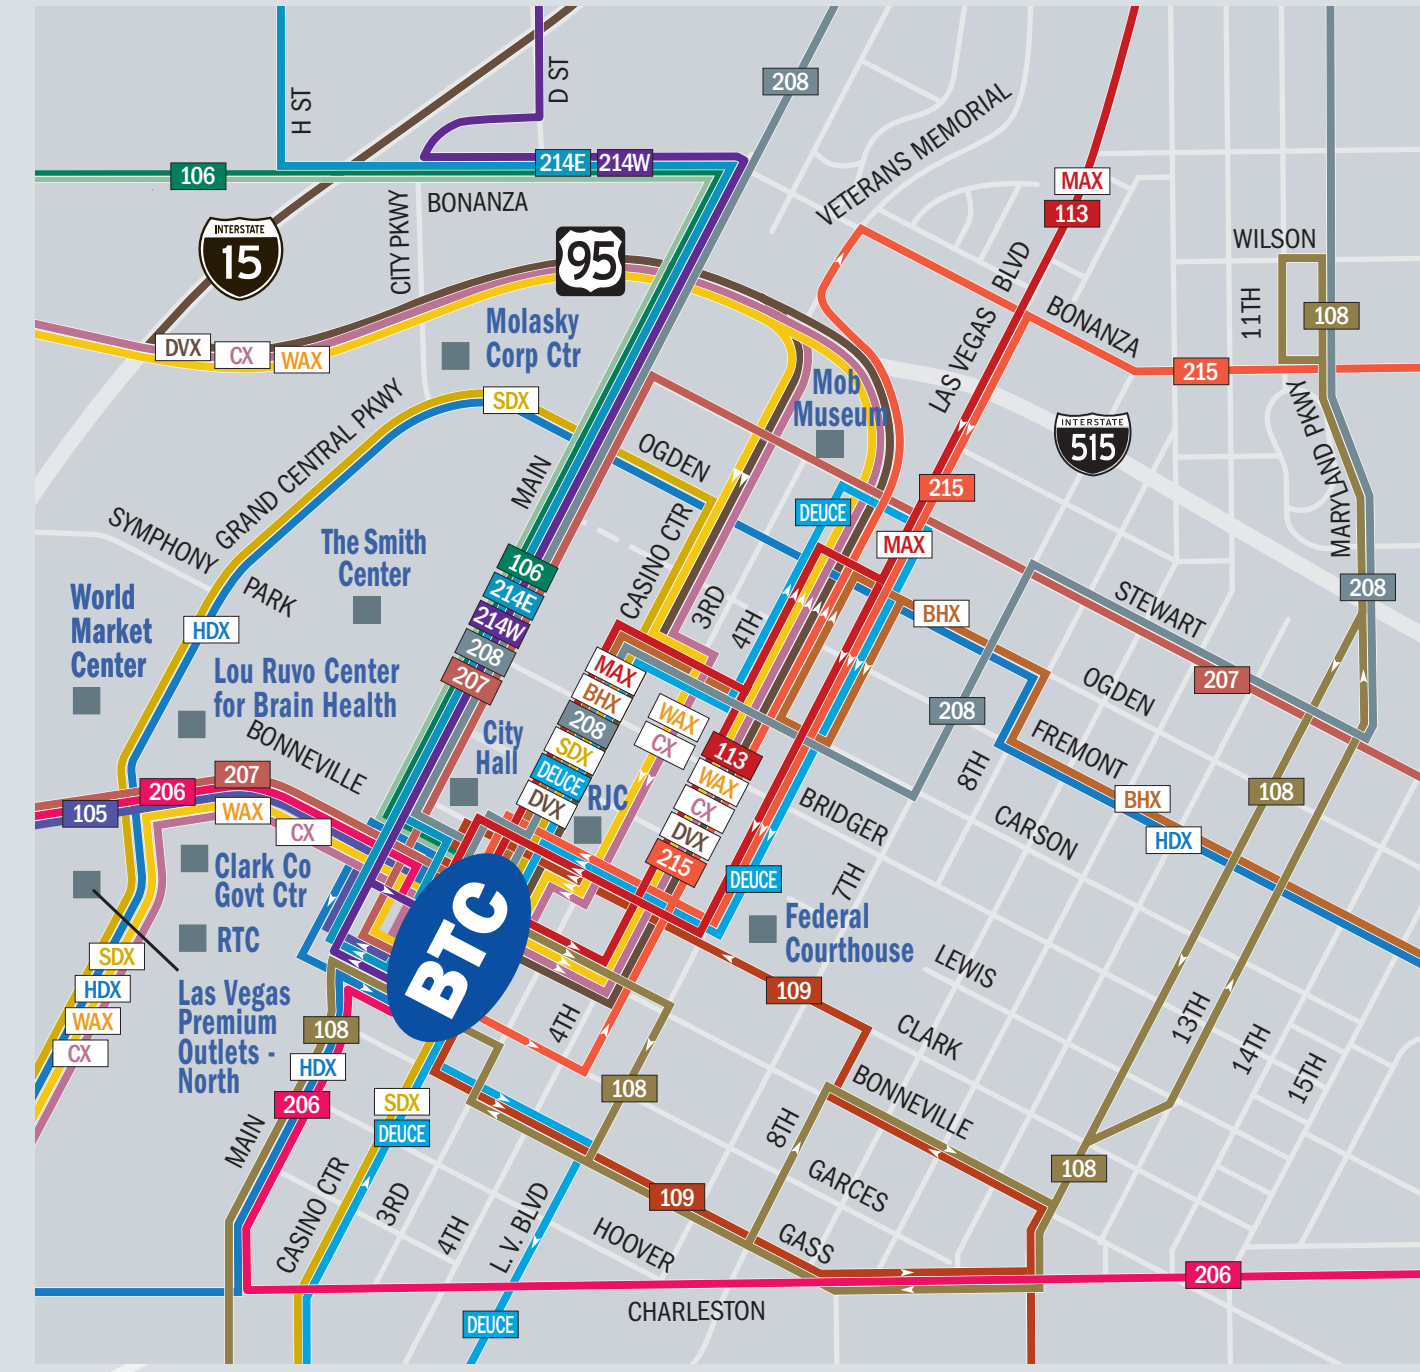

Effective: September 30, 2012

Transit map

Mapa de Transporte Público Vigente 30 de septiembre de 2012

N
Map is not to scale
Mapa no es a escala

Legend Leyenda

- Bonneville Transit Center (BTC) Centro de Transporte
- Transit Center + Park & Ride Centro de Transporte + Park & Ride
- BHX Boulder Highway Express
- Centennial Express
- HDX Henderson & Downtown Express
- MAX Metropolitan Area Express
- SDX Strip & Downtown Express
- SAHA Sahara Express-A (via West Charleston and East Lake Mead)
- SBX Sahara Express-B (via West Sahara and Vegas Valley)
- DVX Downtown & Veterans Medical Center Express
- WAX Westcliff Airport Express
- Hospital Hospital
- School Escuela
- Library Biblioteca
- Park Parque
- Community / Casino / Retail Comunitario / Casino / Puntos de Venta

NOTE: CX, HDX, WAX and DVX have fewer stops. Please refer to the Transit Guide or visit rtcsonv.com for more information.
NOTA: CX, HDX, WAX y DVX tienen menor número de paradas. Por favor, consulte la Guía de Transporte Público o visite rtcsonv.com para más información.